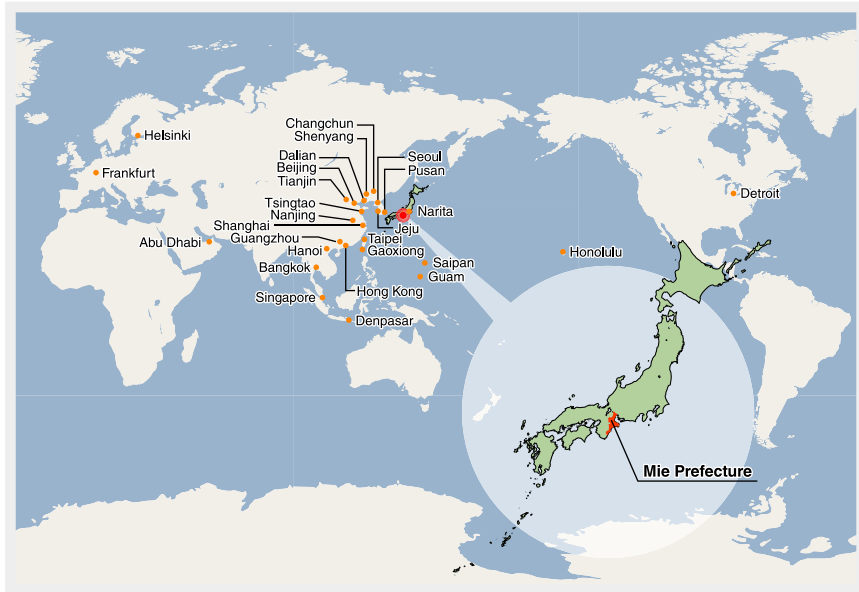

Access to Suzuka City

Japan and Mie Prefecture from a World Map

Suzuka City, Mie Prefecture and Chūbu International Airport (Centrair)

▶ Chūbu International Airport (Centrair) by Train

▶ Chūbu International Airport (Centrair) by Ferry

▶ Tōkyō, Nagoya, Shizuoka, Jōshinetsu, Hokuriku Direction

▶ Ōsaka, Kyoto Direction

※ These are train times that do not include time required for transfers.