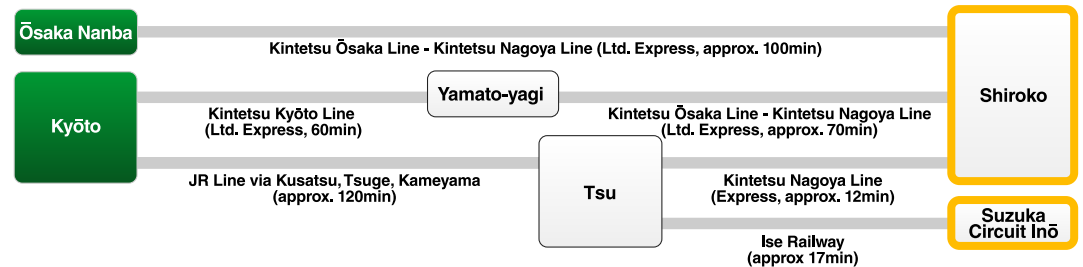

Access to Suzuka City

Japan and Mie Prefecture from a World Map

Suzuka City, Mie Prefecture and Chūbu International Airport (Centrair)

▶ Chūbu International Airport (Centrair) by Train

▶ Chūbu International Airport (Centrair) by Ferry

▶ Tōkyō, Nagoya, Shizuoka, Jōshinetsu, Hokuriku Direction

▶ Ōsaka, Kyoto Direction

※ These are train times that do not include time required for transfers.