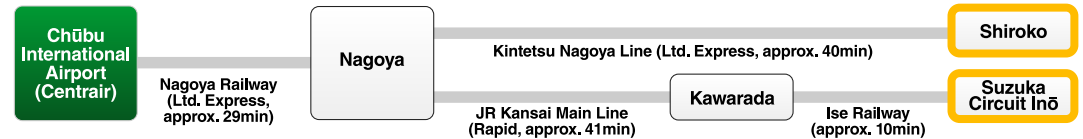

Access to Suzuka City

Japan and Mie Prefecture from a World Map

Suzuka City, Mie Prefecture and Chūbu International Airport (Centrair)

▶ Chūbu International Airport (Centrair) by Train

▶ Chūbu International Airport (Centrair) by Ferry