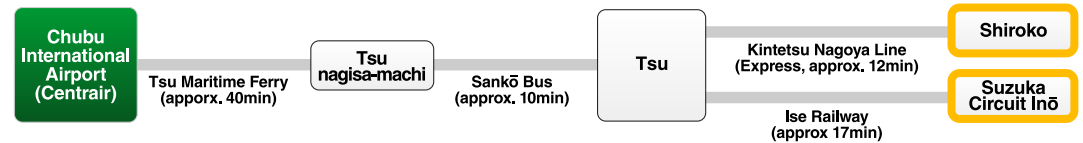

Access to Suzuka City

Japan and Mie Prefecture from a World Map

Suzuka City, Mie Prefecture and Chūbu International Airport (Centrair)

▶ Chūbu International Airport (Centrair) by Train

▶ Chūbu International Airport (Centrair) by Ferry