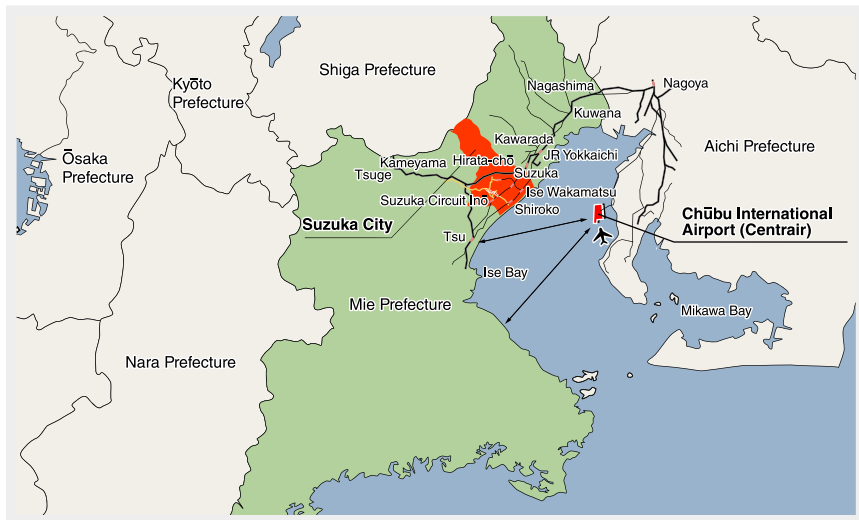

Access to Suzuka City

Japan and Mie Prefecture from a World Map

Suzuka City, Mie Prefecture and Chūbu International Airport (Centrair)

▶ Chūbu International Airport (Centrair) by Train

▶ Chūbu International Airport (Centrair) by Ferry

▶ Tōkyō, Nagoya, Shizuoka, Jōshinetsu, Hokuriku Direction

▶ Ōsaka, Kyoto Direction

※ These are train times that do not include time required for transfers.