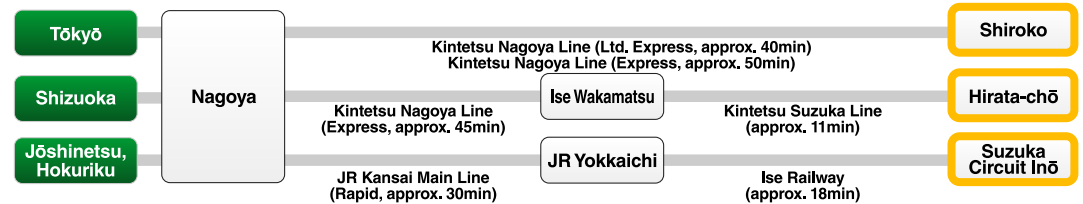

Access to Suzuka City

Japan and Mie Prefecture from a World Map

Suzuka City, Mie Prefecture and Chūbu International Airport (Centrair)

▶ Chūbu International Airport (Centrair) by Train

▶ Chūbu International Airport (Centrair) by Ferry

▶ Tōkyō, Nagoya, Shizuoka, Jōshinetsu, Hokuriku Direction

▶ Ōsaka, Kyoto Direction

※ These are train times that do not include time required for transfers.